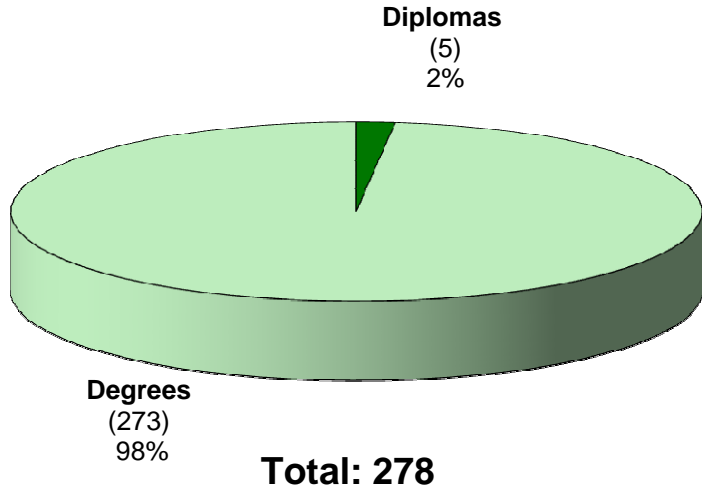

2007 Placement Report

Degrees & Diplomas