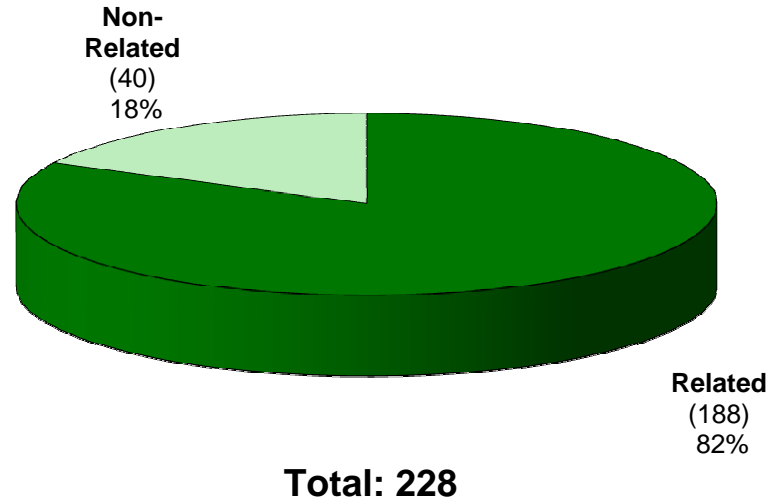

Employed in Area of Training