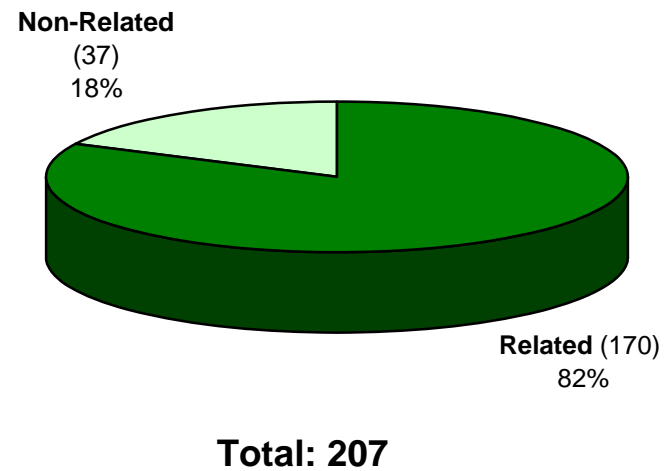

Employed in Area of Training