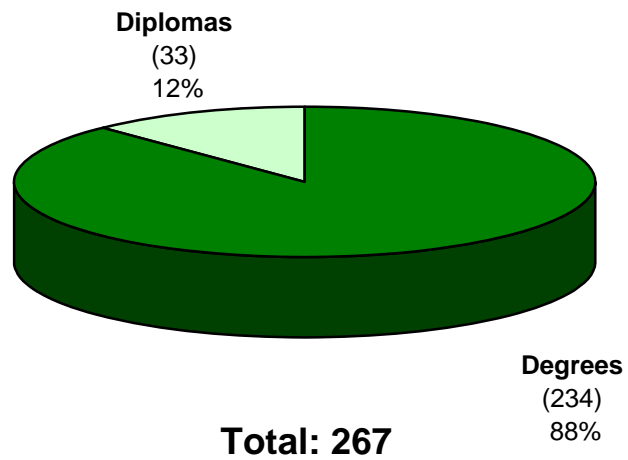

2006 Placement Report

Degrees & Diplomas