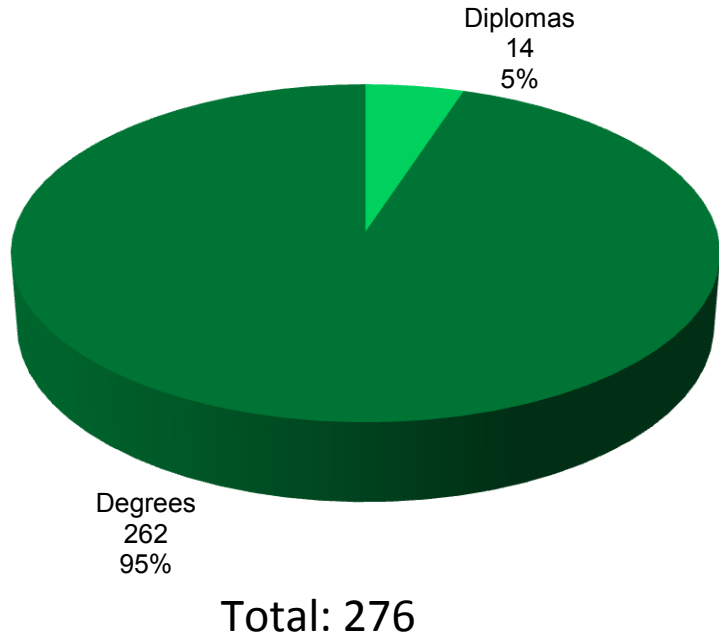

2008 Placement Report

Degrees & Diplomas