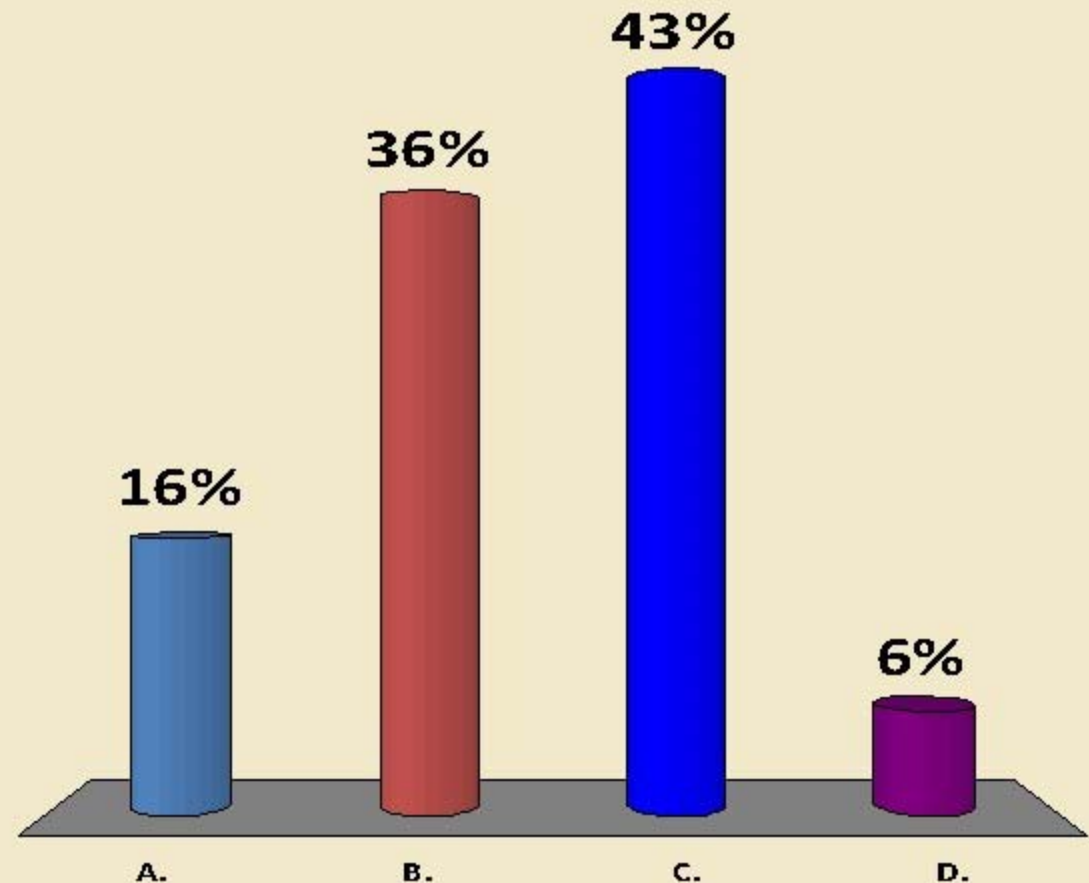

As an employer, I need employees who have a:

- A. High School Diploma
- B. Associate's Degree
- C. Bachelor's Degree
- D. Master's Degree

(74 responses)