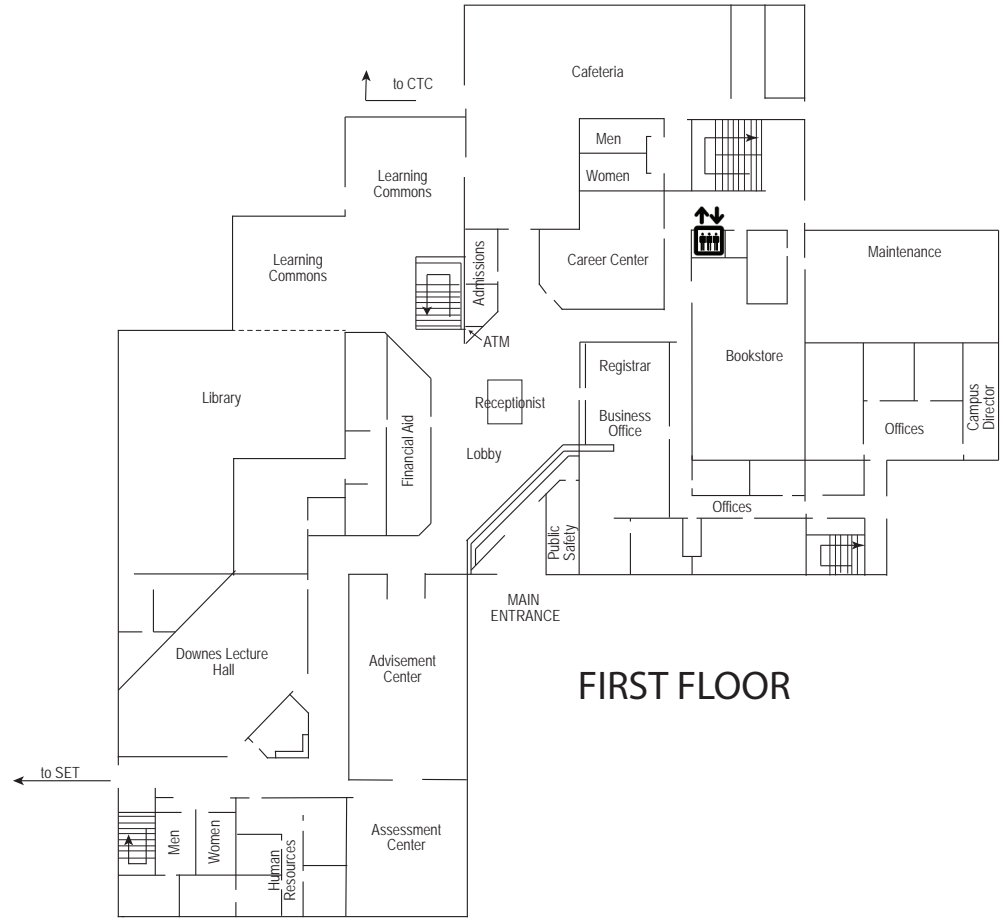

BUILDING	KEY	ROOMS	BUILDING	KEY	SYMBOL KEY
Terry	100	200 Series	White House (IT)	500	Parking
Building 200	200	800 Series	Marketing	600A	Dart
Science And Engineering Technology (SET)	300	100 Series	Admin Services Machine Shop	600B	Public Safety Assistance Phones
Corporate Training Center (CTC)	400	400 Series	Office Of The President	1000	Gazebo
Center For Energy Education & Training	400	400 Series			
Education And Technology (ETB)	700	700 Series			

Education and Technology Building (ETB - 700 Bldg.)

- FIRST FLOOR**
- Administrative Services
 - Allied Health
 - Child Development Center
 - Computer Technology
 - Del-One Conference Center
 - Criminal Justice
 - Culinary Arts
 - Education
 - Wellness Center
- SECOND FLOOR**
- Business
 - Human Services
 - Social Sciences
 - University of Delaware AA Office
 - Classrooms