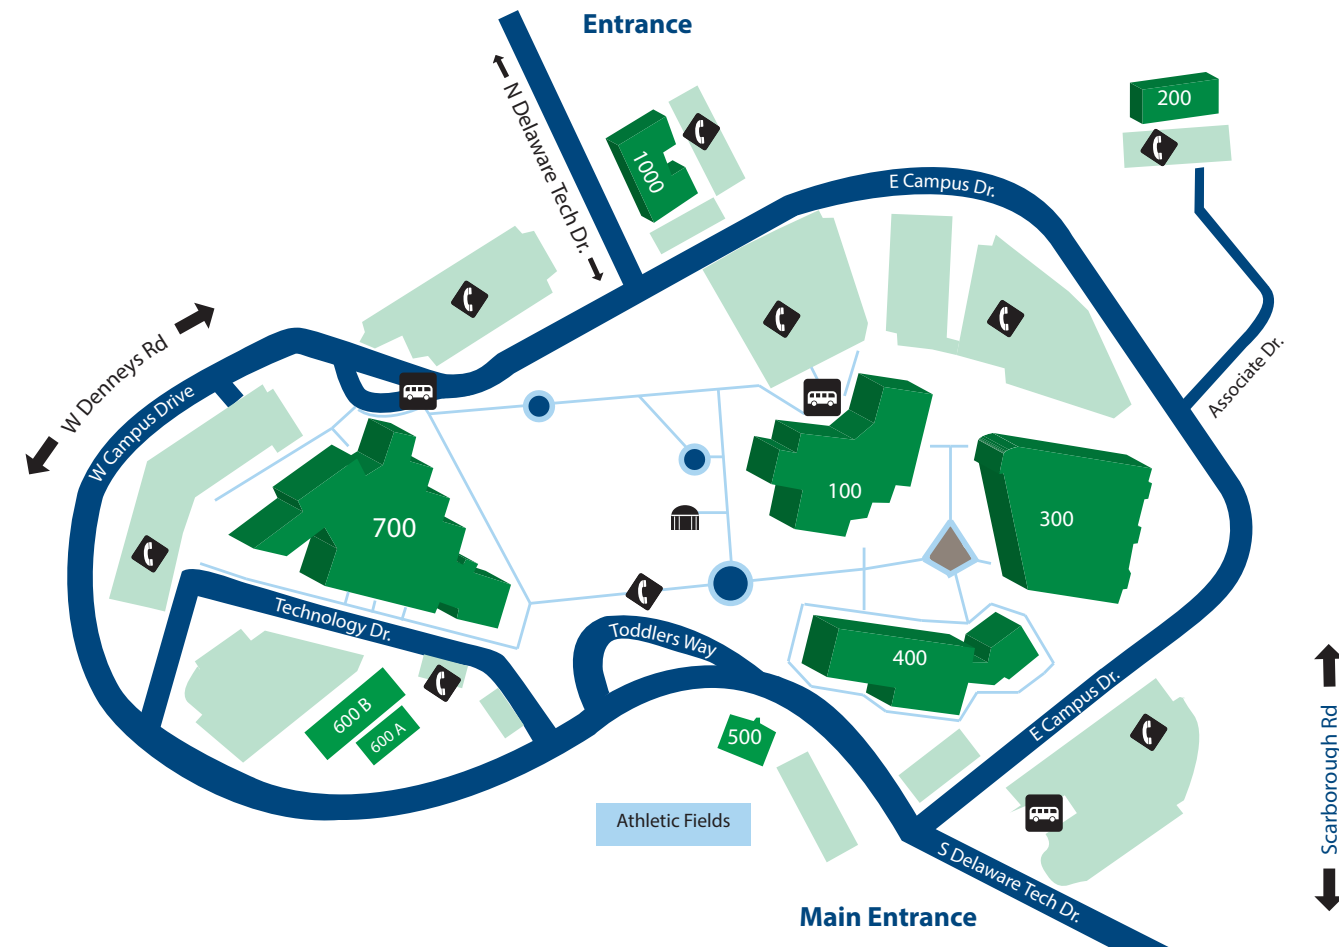

Corporate Training Center/Center for Energy Education & Training (400 Bldg.)

Science and Engineering Technology Center (SET-300 Bldg.)

200 Building

A Guide to Getting Around the Terry Campus

Charles L. Terry, Jr. Campus

BUILDING	KEY	ROOMS	BUILDING	KEY	SYMBOL KEY
Terry	100	200 Series	White House (IT)	500	Parking
Building 200	200	800 Series	Marketing	600A	Dart
Science And Engineering Technology (SET)	300	100 Series	Admin Services Machine Shop	600B	Public Safety Assistance Phones
Corporate Training Center (CTC)	400	400 Series	Office Of The President	1000	Gazebo
Center For Energy Education & Training	400	400 Series			
Education And Technology (ETB)	700	700 Series			

Mailing Address: 100 Campus Drive, Dover, DE 19904 • For driving directions, visit www.dtcc.edu/our-campuses/dover/directions

Terry Building (TER - 100 Bldg.)

- FIRST FLOOR**
- Admissions
 - Advisement Center
 - Assessment Center
 - ATM
 - Bookstore
 - Business Office
 - Cafeteria
 - Career Center
 - Financial Aid
 - Human Resources
 - Learning Commons/Library
 - Registrar's Office
 - Public Safety

Education and Technology Building (ETB - 700 Bldg.)

- FIRST FLOOR**
- Administrative Services
 - Allied Health
 - Child Development Center
 - Computer Technology
 - Del-One Conference Center
 - Criminal Justice
 - Culinary Arts
 - Education
 - Wellness Center
- SECOND FLOOR**
- Business
 - Human Services
 - Social Sciences
 - University of Delaware AA Office
 - Classrooms