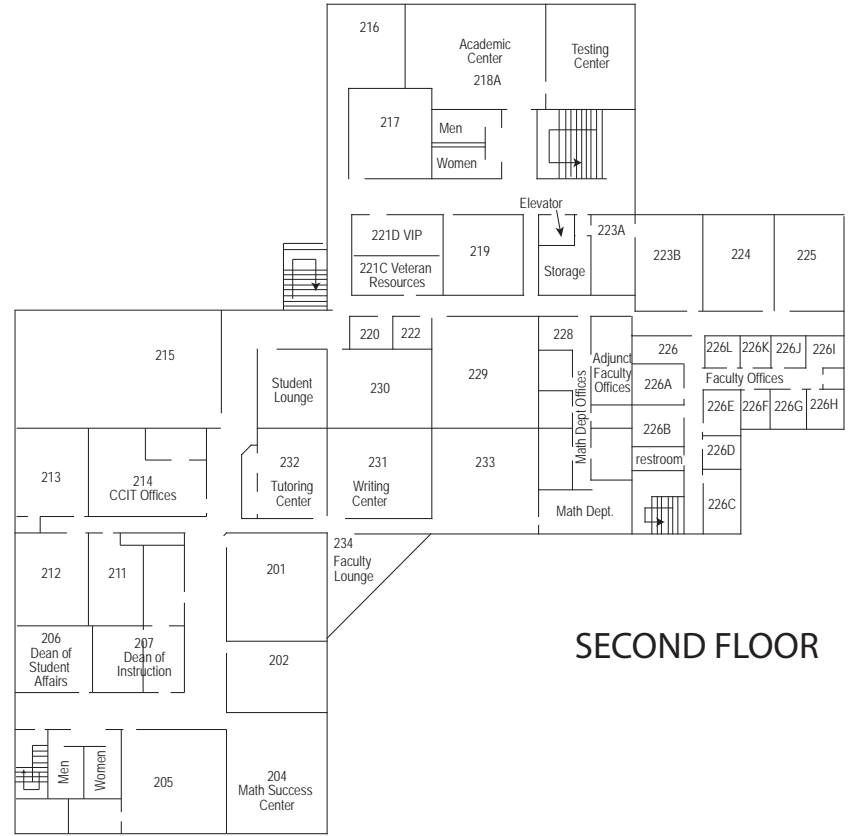

Education and Technology Building (ETB - 700 Bldg.)

- FIRST FLOOR**
- Administrative Services
 - Allied Health
 - Child Development Center
 - Computer Technology
 - Del-One Conference Center
 - Criminal Justice
 - Culinary Arts
 - Education
 - Wellness Center
- SECOND FLOOR**
- Business
 - Human Services
 - Social Sciences
 - University of Delaware AA Office
 - Classrooms