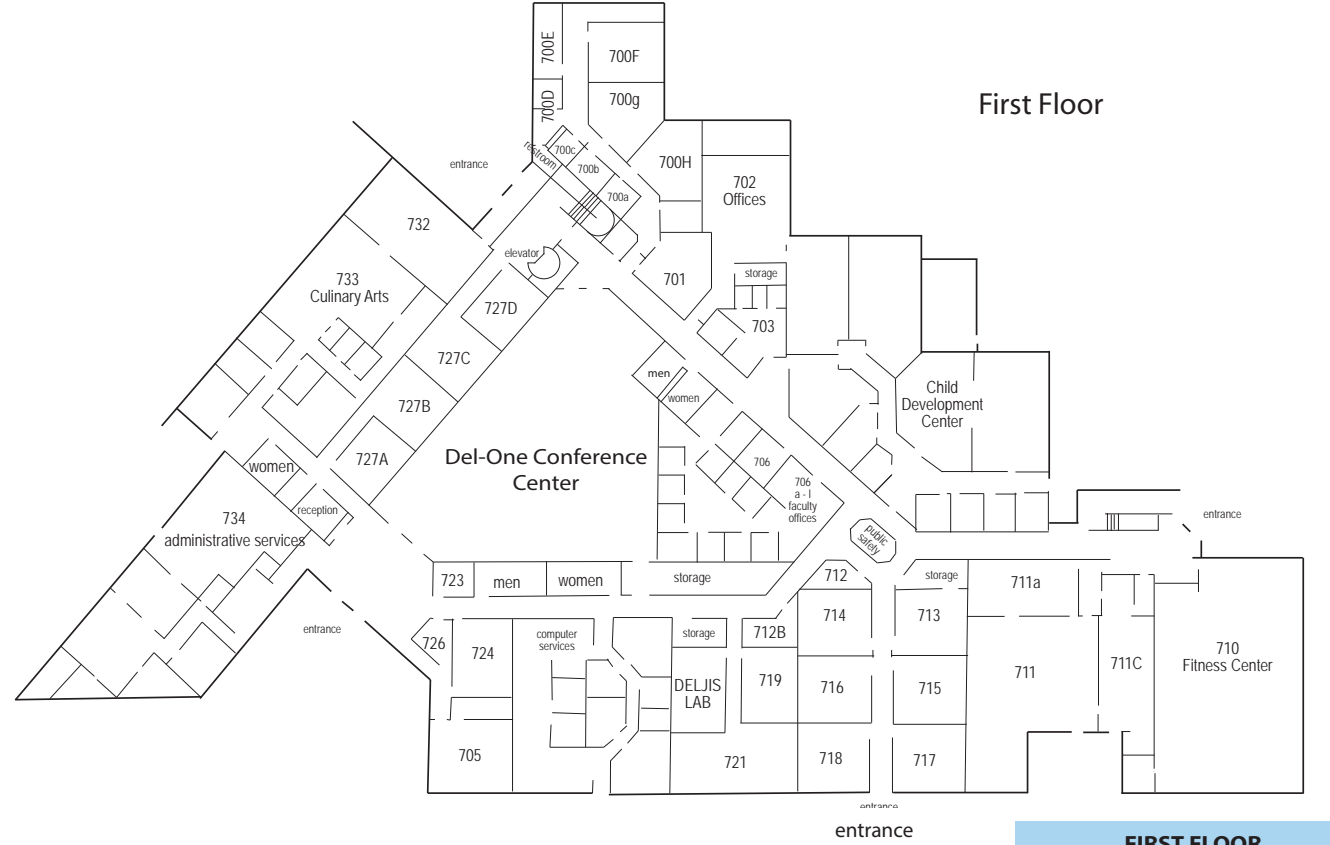

Education and Technology Building (ETB - 700 Bldg.)

- FIRST FLOOR**
- Administrative Services
 - Allied Health
 - Child Development Center
 - Computer Technology
 - Del-One Conference Center
 - Criminal Justice
 - Culinary Arts
 - Education
 - Wellness Center
- SECOND FLOOR**
- Business
 - Human Services
 - Social Sciences
 - University of Delaware AA Office
 - Classrooms