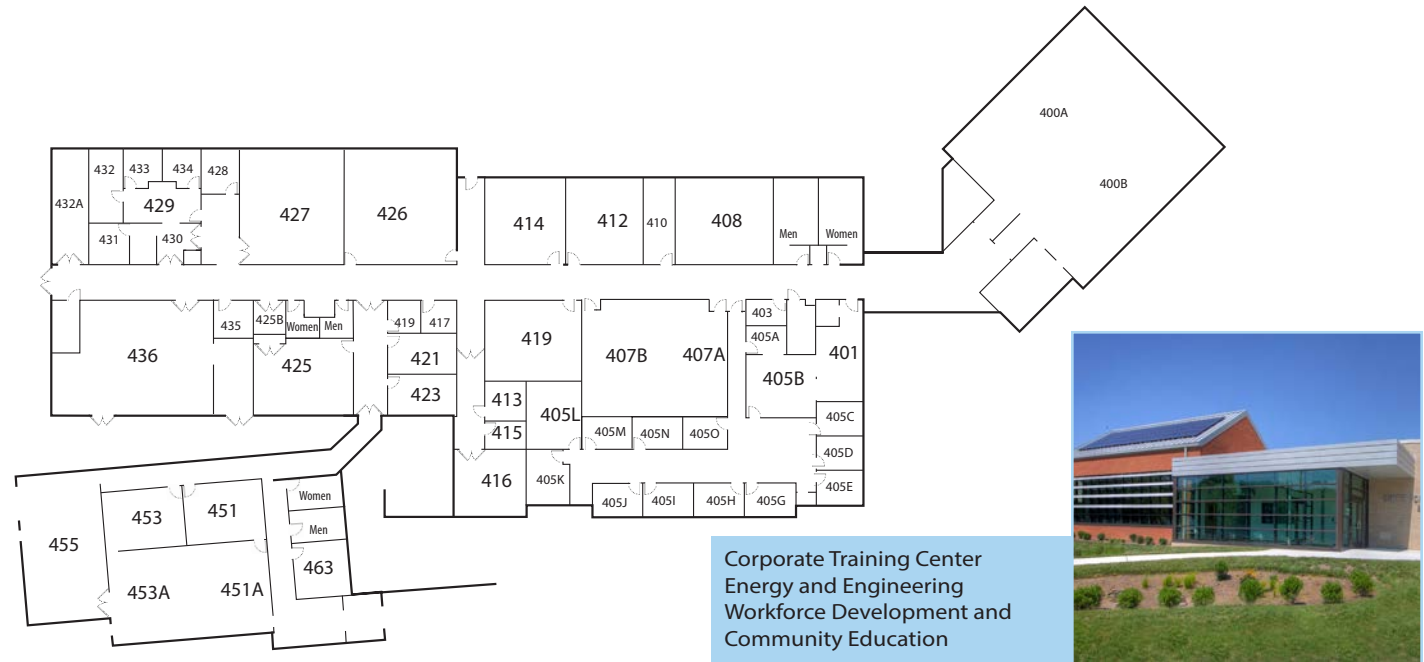

Corporate Training Center/Center for Energy Education & Training (400 Bldg.)

Science and Engineering Technology Center (SET-300 Bldg.)

200 Building

A Guide to Getting Around the Terry Campus

Charles L. Terry, Jr. Campus

BUILDING	KEY	ROOMS	BUILDING	KEY	SYMBOL KEY
Terry	100	200 Series	White House (IT)	500	Parking
Building 200	200	800 Series	Marketing	600A	Dart
Science And Engineering Technology (SET)	300	100 Series	Admin Services Machine Shop	600B	Public Safety Assistance Phones
Corporate Training Center (CTC)	400	400 Series	Office Of The President	1000	Gazebo
Center For Energy Education & Training	400	400 Series			
Education And Technology (ETB)	700	700 Series			

Mailing Address: 100 Campus Drive, Dover, DE 19904 • For driving directions, visit www.dtcc.edu/our-campuses/dover/directions

Terry Building (TER - 100 Bldg.)

- FIRST FLOOR**
- Admissions
 - Advisement Center
 - Assessment Center
 - ATM
 - Bookstore
 - Business Office
 - Cafeteria
 - Career Center
 - Financial Aid
 - Human Resources
 - Learning Commons/Library
 - Registrar's Office
 - Public Safety

Education and Technology Building (ETB - 700 Bldg.)

- FIRST FLOOR**
- Administrative Services
 - Allied Health
 - Child Development Center
 - Computer Technology
 - Del-One Conference Center
 - Criminal Justice
 - Culinary Arts
 - Education
 - Wellness Center
- SECOND FLOOR**
- Business
 - Human Services
 - Social Sciences
 - University of Delaware AA Office
 - Classrooms